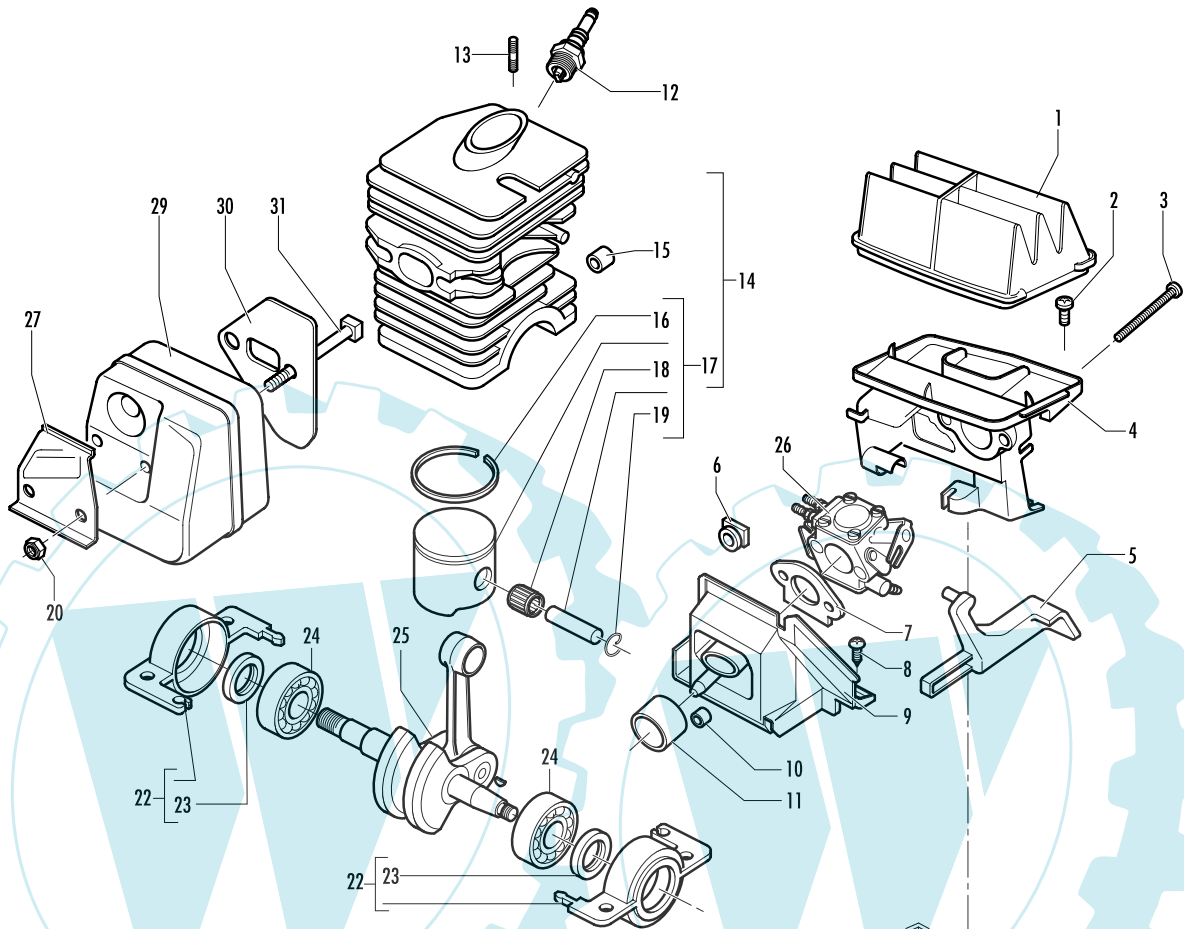

FIGURE 4

FIGURE 3

FIGURE 2

pos	P/N McC	P/N ELX	Qty	DESCRIPTION
1	503413203	503413203	1	air filter
2	503213216	503213216	2	screw
3	503213245	503213245	1	screw
4	503413101	503413101	1	filter holder
5	503105203	503105203	1	lever choke
6	501527801	501527801	1	bushing
7	501770002	501770002	1	gasket
8	503213216	503213216	3	screw
9	506013503	506013503	1	partition
10	505310751	505310751	1	rubber
11	506013202	506013202	1	bushing
12	240010	538240010	1	spark plug RCT7Y
13	503208006	503208006	1	screw
14	503625502	503625502	1	cylinder/piston ass'y
15	505310751	505310751	1	rubber
16	503289003	503289003	1	piston ring
17	249183	538249183	1	piston kit
18	501451601	501451601	1	needle bearing
19	737441000	737441000	2	ring
20	503222302	503222302	2	nut
22	506056502	506056502	2	crank shaft housing ass'y
23	505275719	505275719	2	seal ring
24	738220225	738220225	2	bearing
25	503573805	503573805	1	crank shaft assy
26	FIGURE 3		1	carb.
27	503853301	503853301	1	exh.outlet ass'y
29	506011703	506011703	1	muffler
30	503723701	503723701	1	muffler gasket
31	503218201	503218201	2	square head screw 5x57