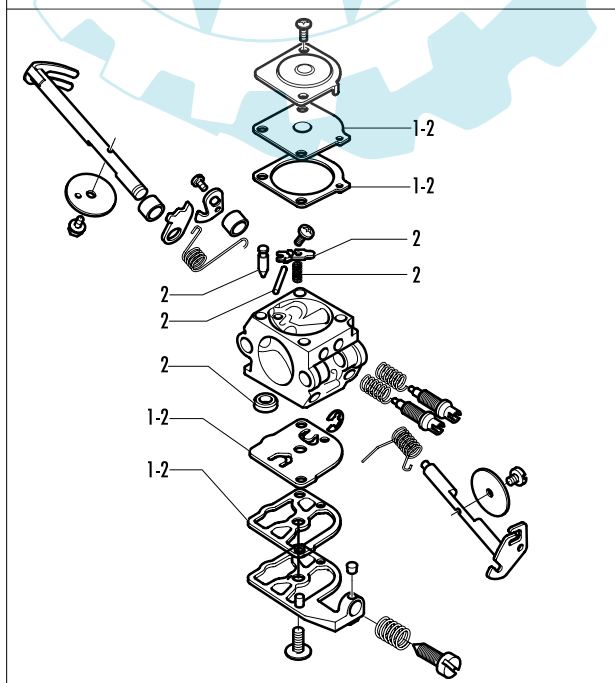

FIGURE 4

FIGURE 3

FIGURE 2

pos	P/N McC	P/N ELX	Qty	DESCRIPTION
1	503413203	503413203	1	air filter
2	503213216	503213216	2	screw
3	503213245	503213245	1	screw
4	503413101	503413101	1	filter holder
5	503105203	503105203	1	lever choke
6	501527801	501527801	1	bushing
7	501770002	501770002	1	gasket
8	503213216	503213216	3	screw
9	506013503	506013503	1	partition
10	505310751	505310751	1	rubber
11	506013202	506013202	1	bushing
12	240010	538240010	1	spark plug RCT7Y
13	503208006	503208006	1	screw
14	503625502	503625502	1	cylinder/piston ass'y
15	505310751	505310751	1	rubber
16	503289003	503289003	1	piston ring
17	249183	538249183	1	piston kit
18	501451601	501451601	1	needle bearing
19	737441000	737441000	2	ring
20	503222302	503222302	2	nut
22	506056502	506056502	2	crank shaft housing ass'y
23	505275719	505275719	2	seal ring
24	738220225	738220225	2	bearing
25	503573805	503573805	1	crank shaft assy
26	FIGURE 3		1	carb.
27	503853301	503853301	1	exh.outlet ass'y
29	506011703	506011703	1	muffler
30	503723701	503723701	1	muffler gasket
31	503218201	503218201	2	square head screw 5x57

FIGURE 3 CARB.ZAMA C1Q-EL 1

	503283101	503283101	1	carb.
1	503482101	503482101	1	diaph.gasket kit
2	249171	538249171	1	rep.kit RB45Z

FIGURE 3 WALBRO WT170-WT616-WT680

1	229191	538229191	1	Set of gasket
2	247260	538247260	1	major kit